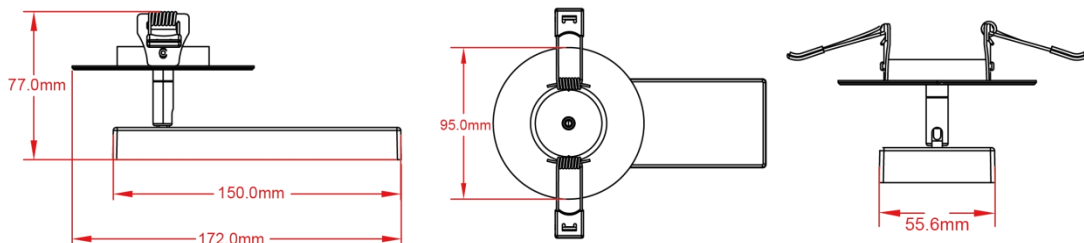

▶ **Type B** | Beam Angle: 120°
LED Quantity: 30LEDs

Adjustable Module

▶ **Horizontally 360°**

▶ **Vertically 90°**

Dimension

10Pcs

0.45Kg

218.5X106.5X109

4.85Kg

562X250X250mm