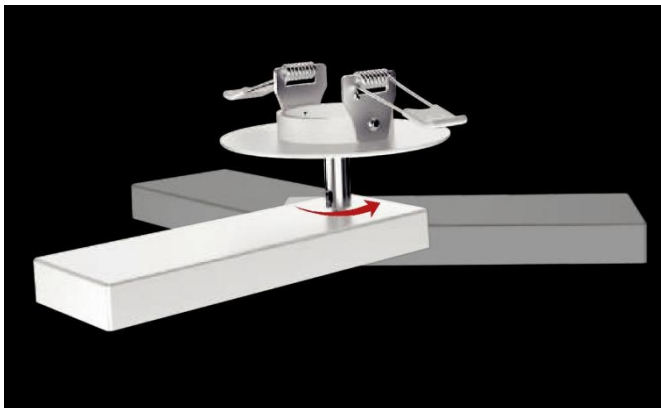

Application

- ▶ Designed for such clothing store, museum, professional window, starred hotel, showroom, kitchen, apartment, dining room and so on.

Clothing Store

Dining Room

Garage

Type of Module

▶ **Type A** | Beam Angle: 20°/30°
LED Quantity: 9LEDs

▶ **Type B** | Beam Angle: 120°
LED Quantity: 30LEDs

Adjustable Module

▶ **Horizontally 360°**

▶ **Vertically 90°**

Dimension

10Pcs

0.45Kg

218.5X106.5X109