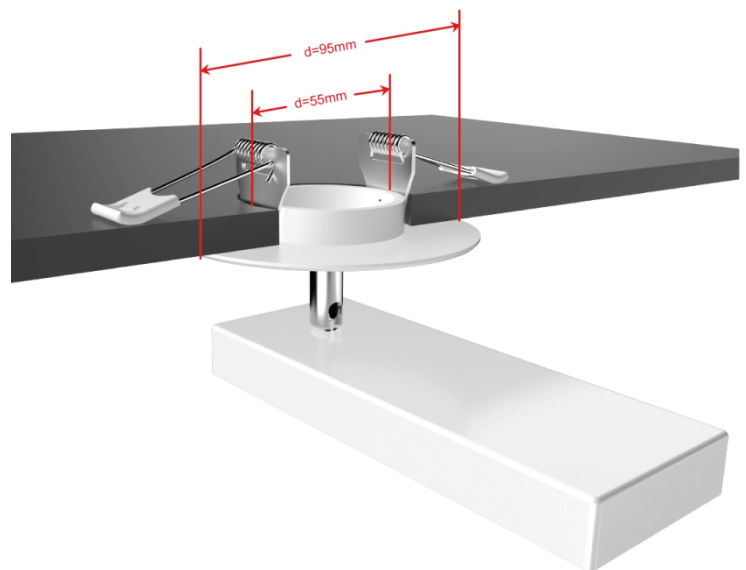

Wattage	CRI	CCT
15W	Ra > 80/90	2700-6500K
Materials	Power Factor	Lamp Luminous Flux
Aluminium	> 0.95	1500-1600LM
Rated Voltage		Operating Temperature
AC 180-240V 50/60Hz		-30°C ~ 40°C

Advantages

- ▶ Cut sheets: 55-95mm
- ▶ Easy installation
- ▶ Save energy
- ▶ Environmentally friendly

Application

- ▶ Designed for such clothing store, museum, professional window, starred hotel, showroom, kitchen, apartment, dining room and so on.

Clothing Store

Dining Room

Garage

Type of Module

▶ **Type A** | Beam Angle: 20°/30°
LED Quantity: 9LEDs

▶ **Type B** | Beam Angle: 120°
LED Quantity: 30LEDs

Adjustable Module

▶ **Horizontally 360°**

▶ **Vertically 90°**

Dimension

10Pcs

0.45Kg

218.5X106.5X109

4.85Kg

562X250X250mm