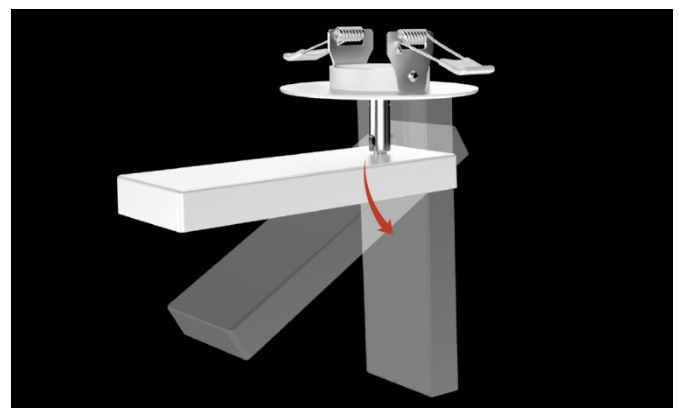

Application

- ▶ Designed for such clothing store, museum, professional window, starred hotel, showroom, kitchen, apartment, dining room and so on.

Clothing Store

Dining Room

Garage

Type of Module

▶ **Type A** | Beam Angle: 20°/30°
LED Quantity: 9LEDs

▶ **Type B** | Beam Angle: 120°
LED Quantity: 30LEDs

Adjustable Module

▶ **Horizontally 360°**

▶ **Vertically 90°**

Dimension

10Pcs

0.45Kg

218.5X106.5X109